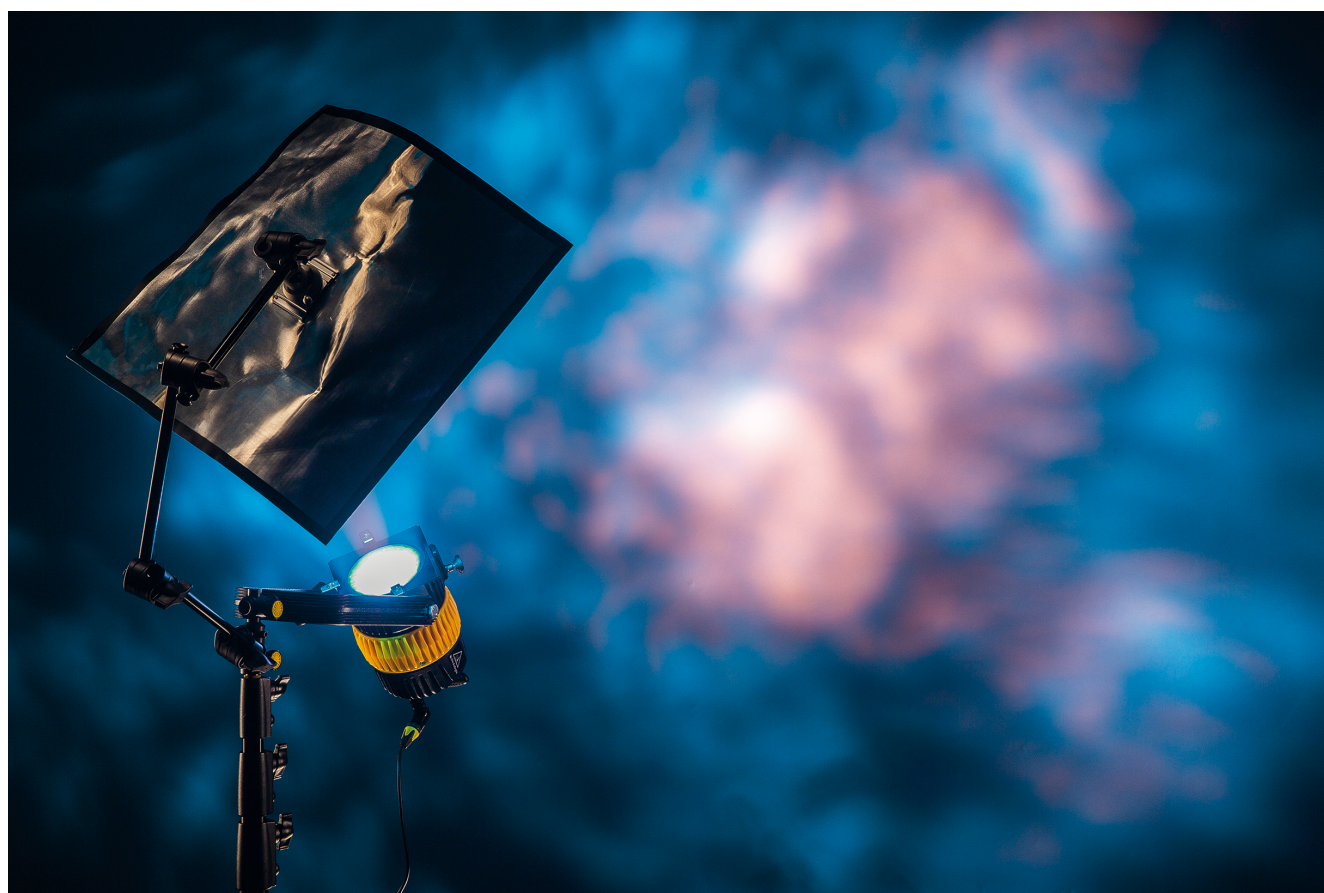

TABLE OF CONTENT

Introduction	Page 4
Types of Reflectors	Page 5
Mounting	Page 6
Filters	Page 7
Kits	Page 8
Setup for different effects	Pages 9-10
Examples	Pages 11-14