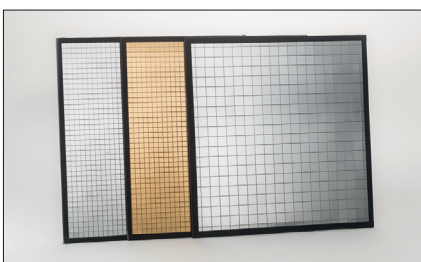

Baby EFLECT 20x20cm (8x8")

DEFR-MG1

small mirrors gold

DEFR-MS1

small mirrors silver

DEFR-MS2

large mirrors silver

MOUNTING SYSTEM AND DEVICES