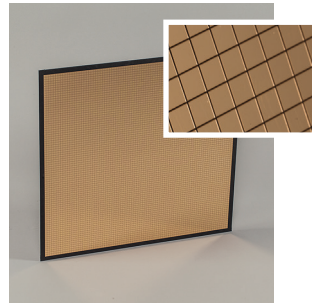

The Reflectors

A choice of unique multi-mirror reflectors.

The colors: provided by dual color filters, that at first look appear uninspiring and simple.

THE MULTI-MIRROR REFLECTORS

EFLECT Large multi-mirror Reflectors 45x45cm (18x18")

DEFRL-MS1

small mirrors silver

DEFRL-MS2

large mirrors silver

DEFRL-MG1

small mirrors gold

DEFRL-MG2

large mirrors gold