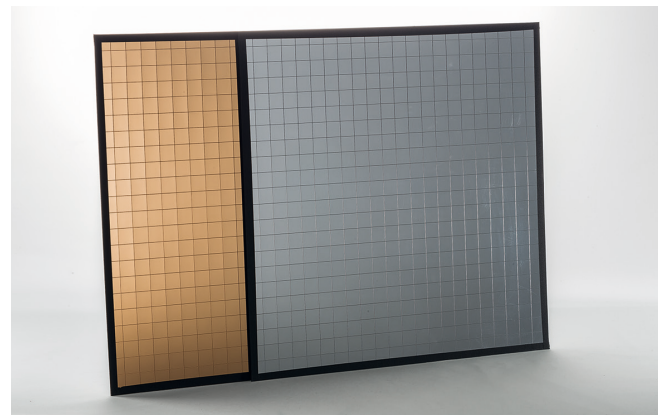

The Reflectors

A choice of unique multi-mirror reflectors.

The colors: provided by dual color filters, that at first look appear uninspiring and simple.

THE MULTI-MIRROR REFLECTORS

EFLECT Large multi-mirror Reflectors 45x45cm (18x18")

Baby EFLECT 20x20cm (8x8")

DEFR-MG1

small mirrors gold

DEFR-MS1

small mirrors silver

DEFR-MS2

large mirrors silver

MOUNTING SYSTEM AND DEVICES