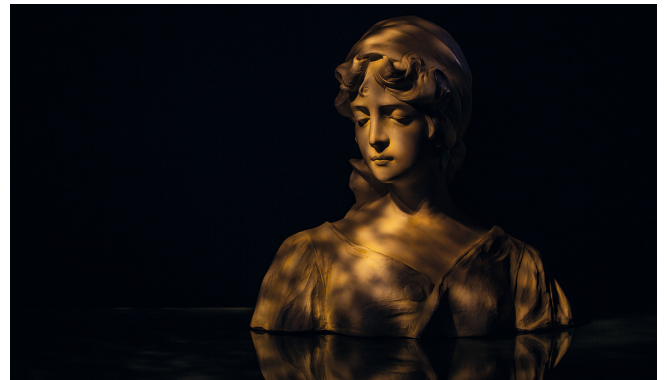

Effect Large 45x45cm, gold small mirrors, light head in flood, 1,20m distance