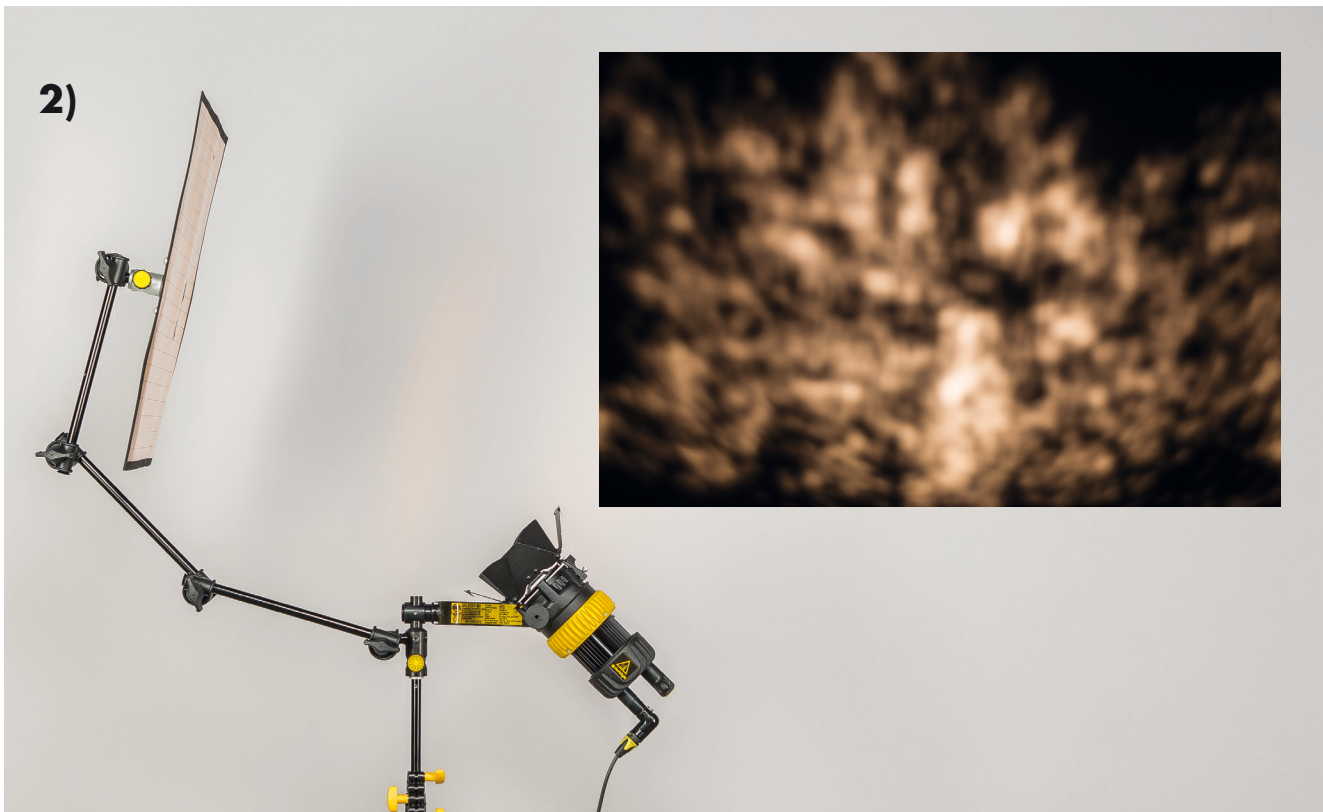

Soft case Baby

SEF-B

Soft case Kit EFLECT - Baby, Filters optional - choose size

SETUP

shown here at close proximity, providing gentle flowing effects

at medium distance, showing more distinctly separated effects