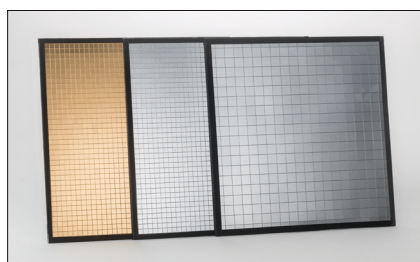

Baby EFLECT 20x20cm (8x8")

DEFR-MG1

small mirrors gold

DEFR-MS1

small mirrors silver

DEFR-MS2

large mirrors silver

MOUNTING SYSTEM AND DEVICES