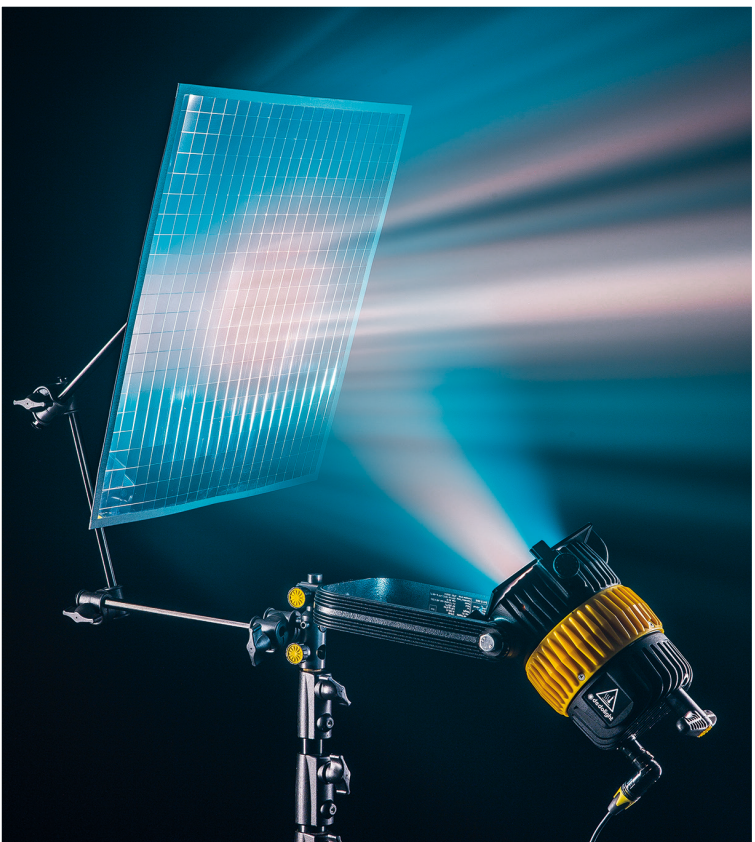

Soft case Baby

SEF-B

Soft case Kit EFLECT - Baby, Filters optional - choose size

SETUP

shown here at close proximity, providing gentle flowing effects

at medium distance, showing more distinctly separated effects

SETUP

at larger distance (possibly using 2 separate lighting stands)

More distinct lighting effects, better separation.

DGF-YM

DGF-BR

DGF-YM

Effect Large 45x45cm, silver large mirrors, light head in flood, 1,20m distance