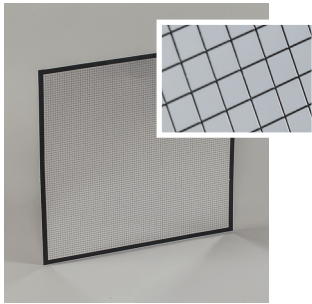

The Reflectors

A choice of unique multi-mirror reflectors.

The colors: provided by dual color filters, that at first look appear uninspiring and simple.

THE MULTI-MIRROR REFLECTORS

EFLECT Large multi-mirror Reflectors 45x45cm (18x18")