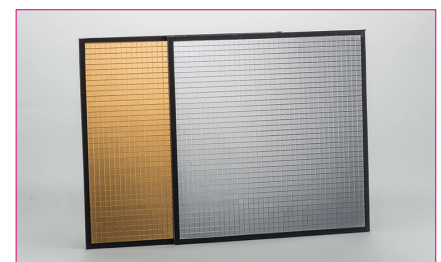

Baby EFLECT 20x20cm (8x8")

DEFR-MG1

small mirrors gold

DEFR-MS1

small mirrors silver

DEFR-MS2

large mirrors silver

MOUNTING SYSTEM AND DEVICES