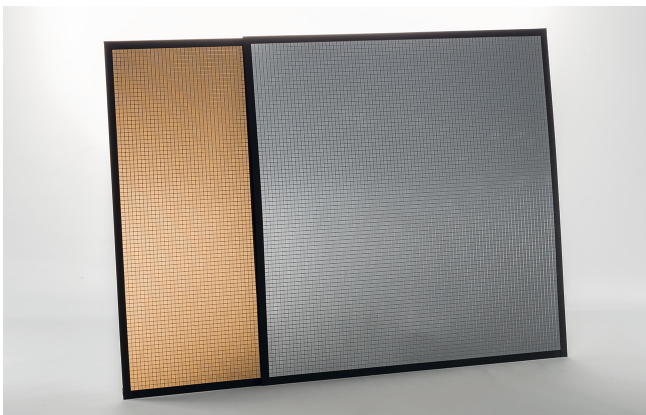

The Reflectors

A choice of unique multi-mirror reflectors.

The colors: provided by dual color filters, that at first look appear uninspiring and simple.

THE MULTI-MIRROR REFLECTORS

EFLECT Large multi-mirror Reflectors 45x45cm (18x18")

DEFRL-MS1

small mirrors silver

DEFRL-MS2

large mirrors silver

DEFRL-MG1

small mirrors gold

DEFRL-MG2

large mirrors gold

Baby EFLECT 20x20cm (8x8")

DEFR-MG1

small mirrors gold

DEFR-MS1

small mirrors silver

DEFR-MS2

large mirrors silver

MOUNTING SYSTEM AND DEVICES

Efect large system shares the same mounting system as used on the dedolight Lightstream reflectors.

The attachment to the lighting stand or other grip equipment is flexible by the multi-link adjustable holding arm.