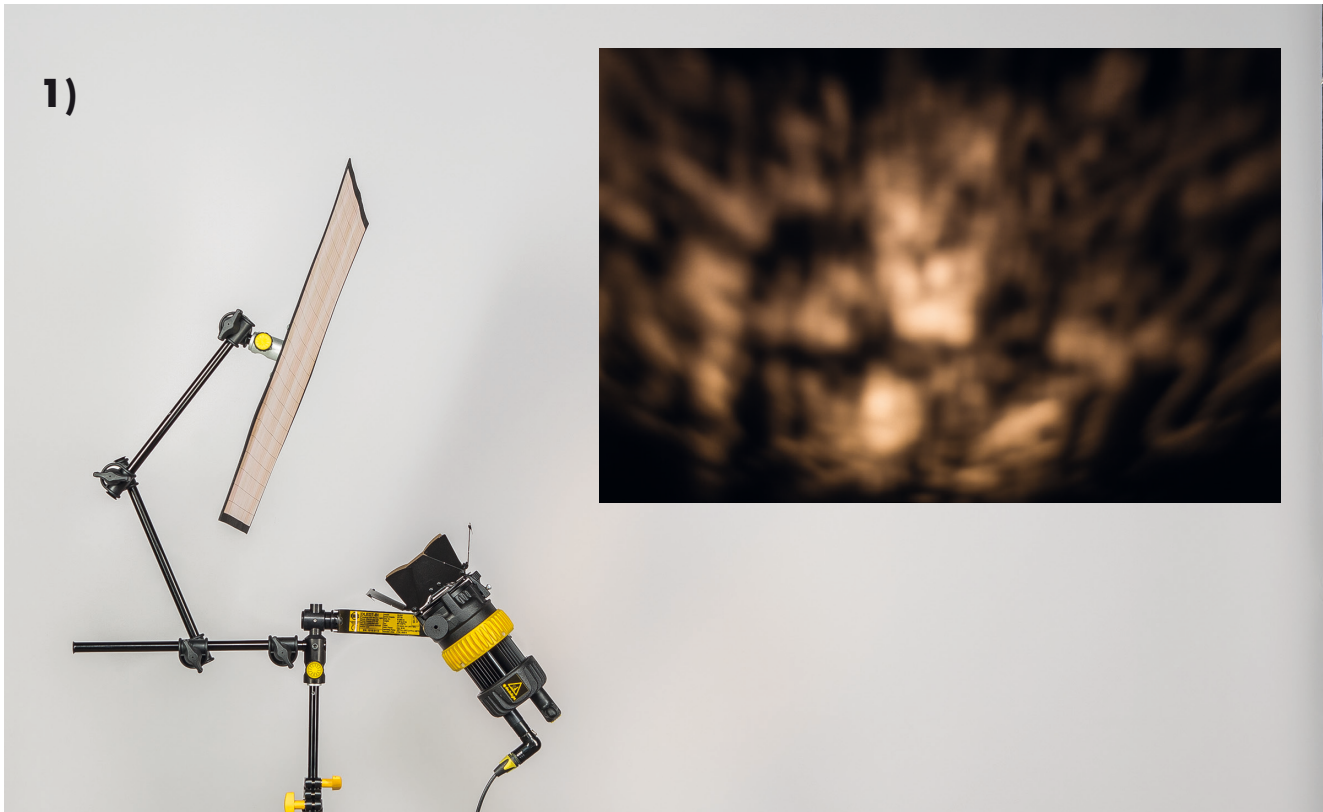

Soft case Baby

SEF-B

Soft case Kit EFLECT - Baby, Filters optional - choose size

SETUP

shown here at close proximity, providing gentle flowing effects

at medium distance, showing more distinctly separated effects